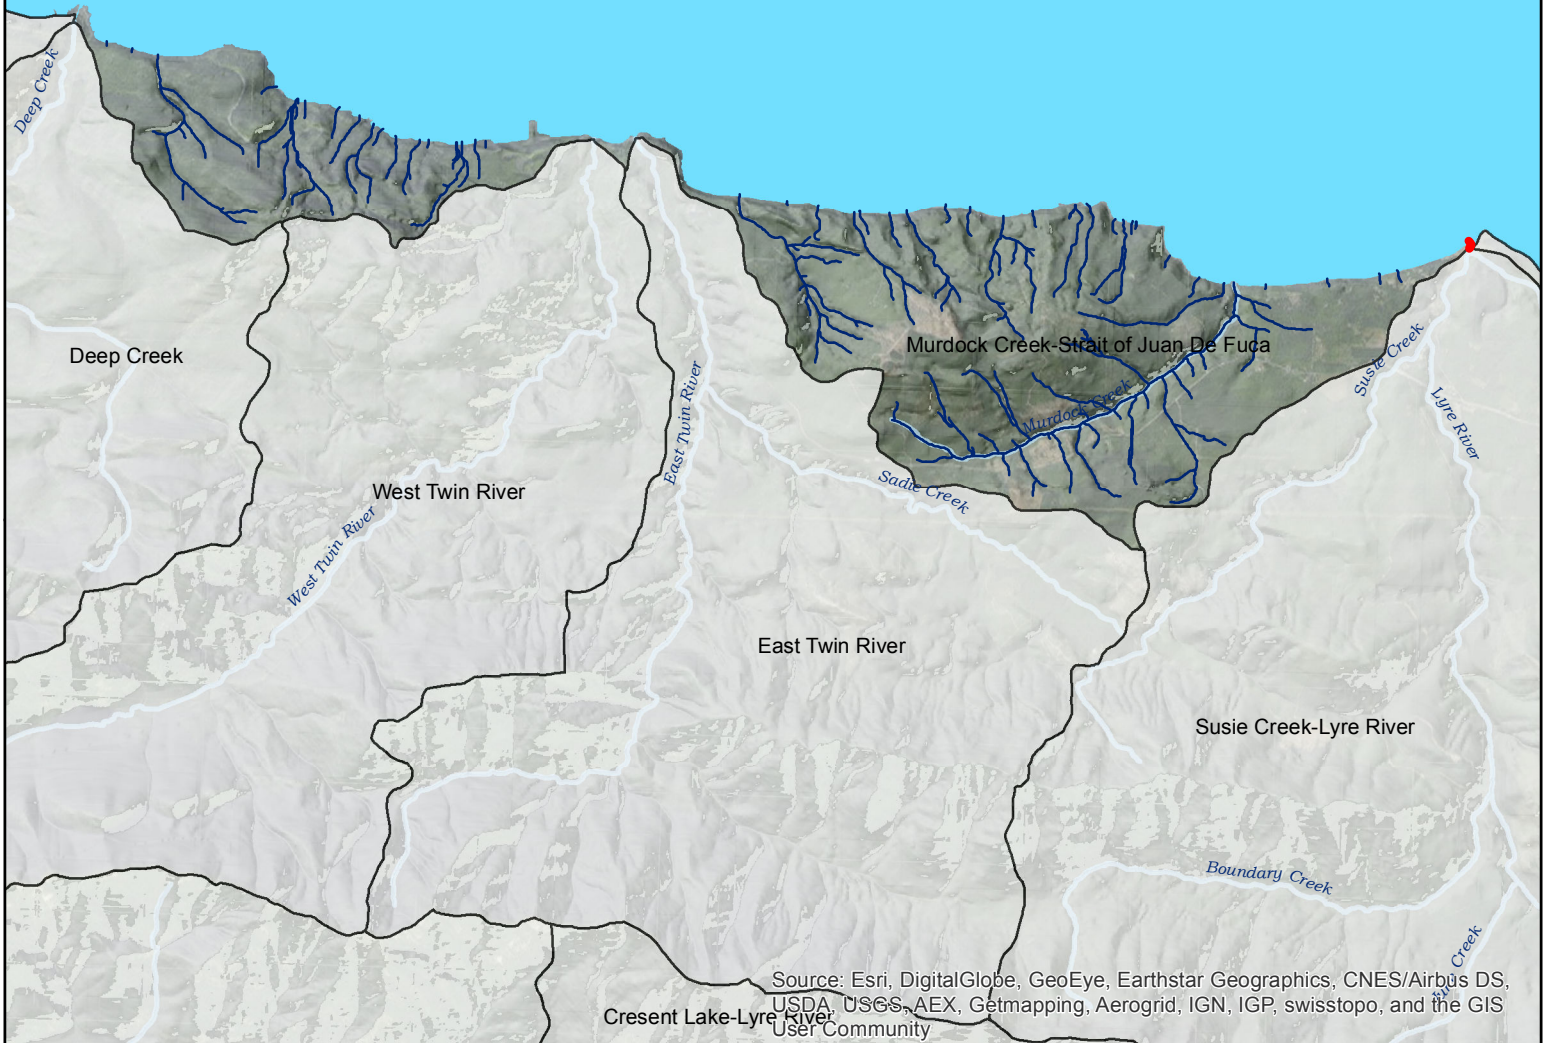

Murdock Creek-Strait of Juan De Fuca

Maps By Keven Bennett
UW | ONRC GIS
11/18/2015

Intrinsic Potential Scoring for Chinook Habitat

- 0
 - > 0 to 0.35 Low
 - > 0.35 to 0.70 Medium
 - > 0.70 to 1.00 High
- Busch et al 2011**